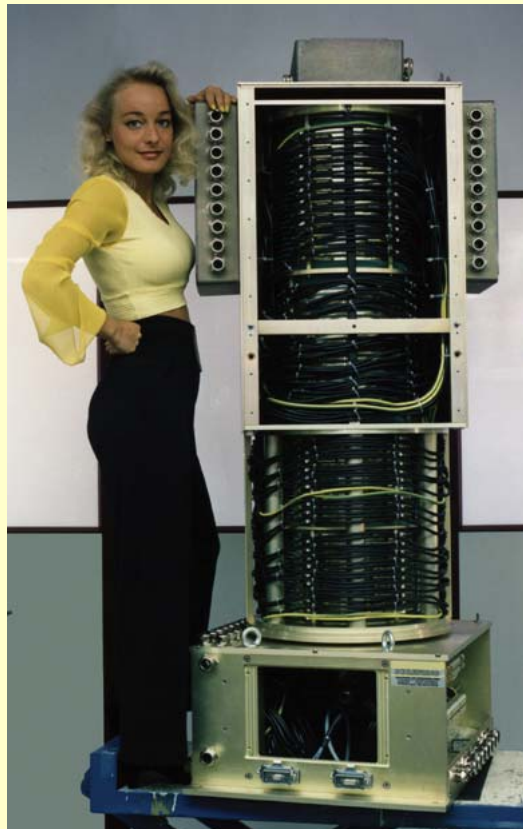

# SCHLEIFRING

**258 ways slip ring assembly**  
transmission of

- Power up to 60 A / 230 V for lights, loudspeakers and microphones
- Video signals
- Ethernet
- Profibus
- DMX S2 Bus