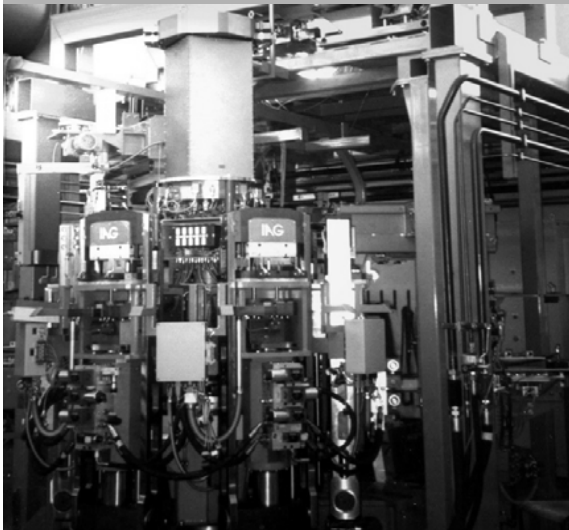

AUTOMATION TURN TABLE FOR LIGHT BULB PRODUCTION

SCHLEIFRING

- 41 way slip ring
- Stainless steel
- Segmented rings
- Integrated encoder
- 4 channel media rotary joint

Automation